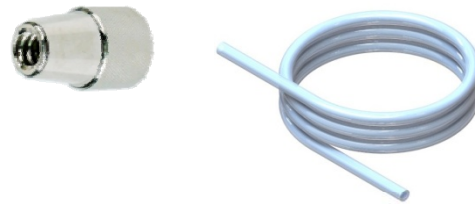

Injector Packs

Premium

12 per Case

Value

32 per Case

Economy

36 per Case