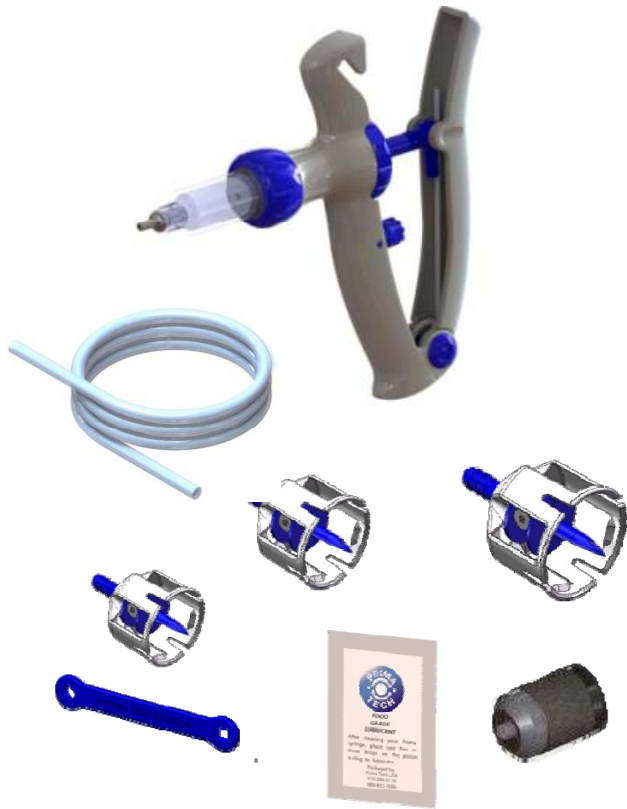

Vaccinator Packs

Premium